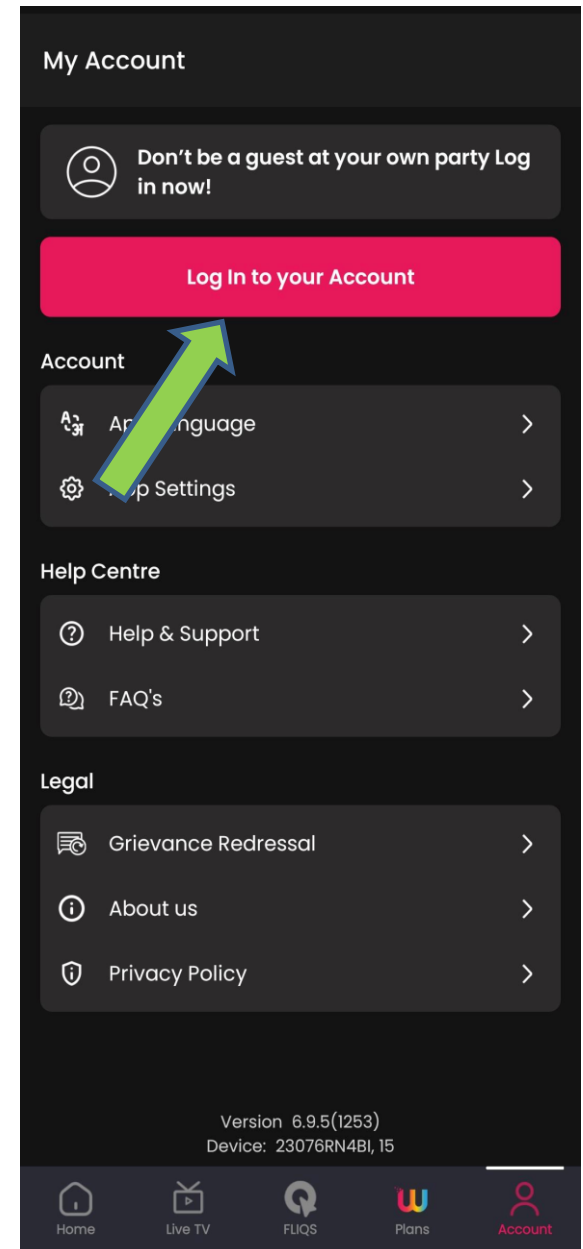

Watcho OTT Manual(For Mobile)

Step 1: Download Watcho App from Playstore

Step 2: Open Watcho App and click on 'Account'

Step 3: Press on the "Log in to your Account" button.

Step 4: Enter your Registered Mobile number,

Step 5: Enter the OTP to Login to your Account.