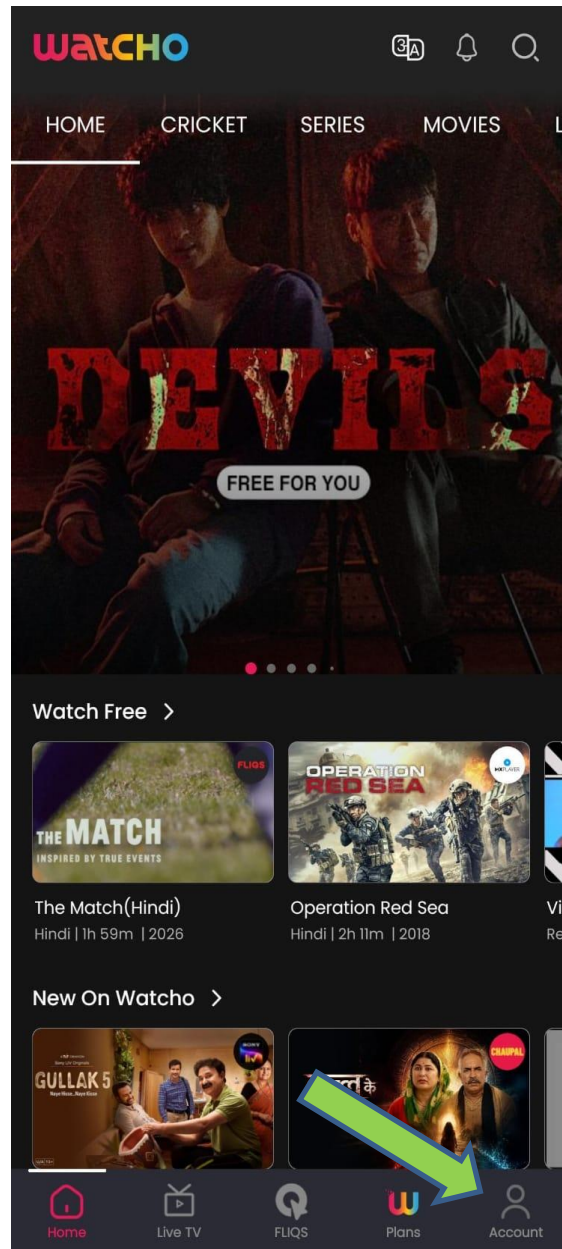

Watcho OTT Manual(For Mobile)

Step 1: Download Watcho App from Playstore

Step 2: Open Watcho App and click on 'Account'

Step 3: Press on the "Log in to your Account" button.

Step 4: Enter your Registered Mobile number,