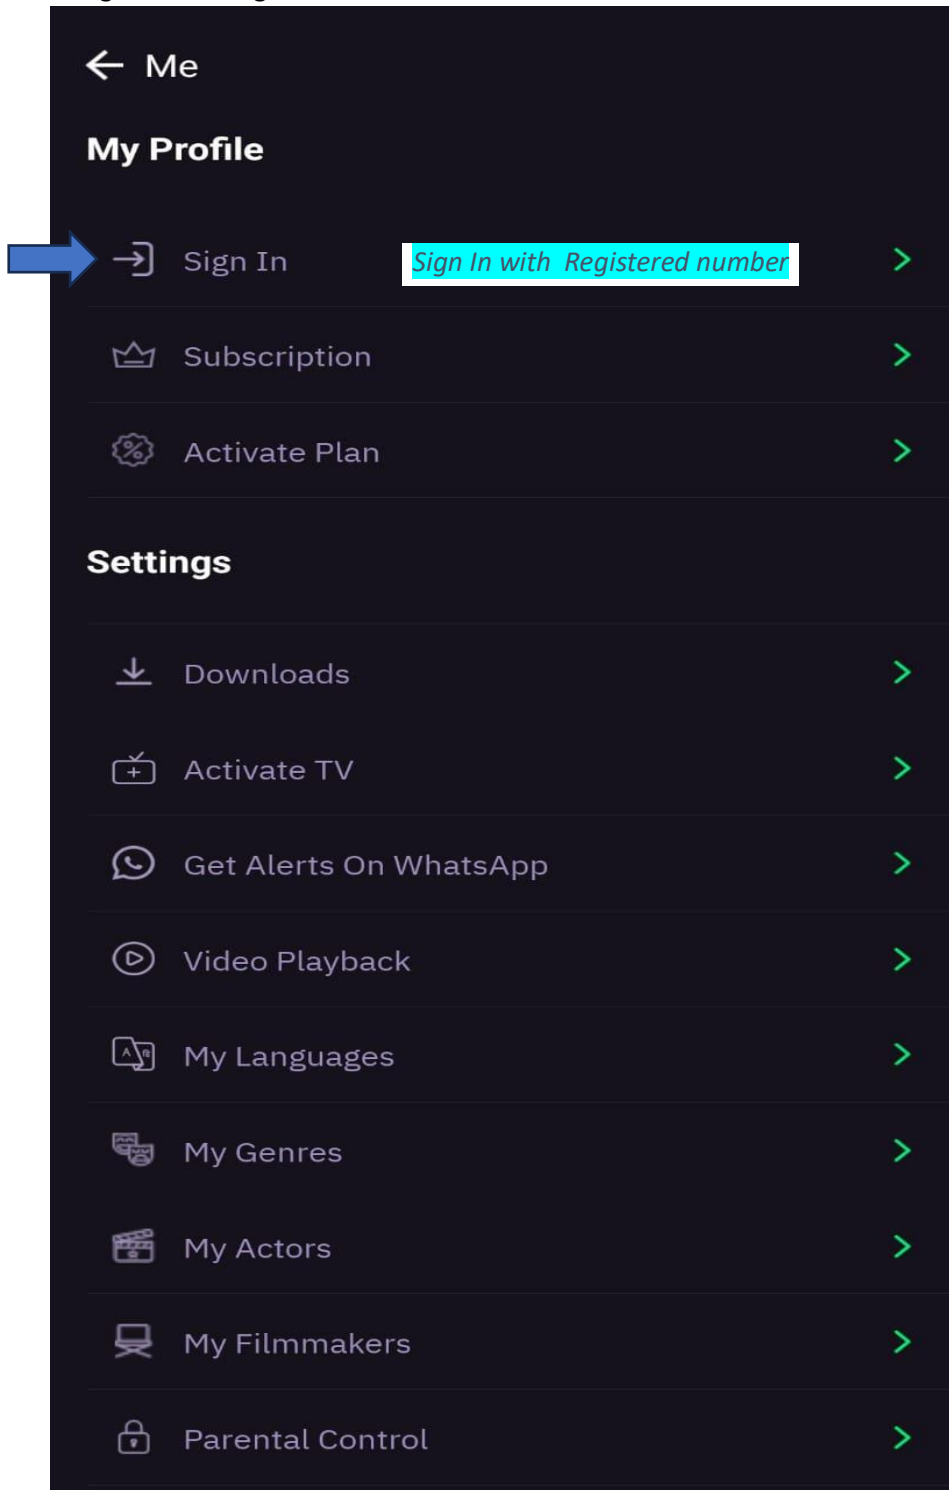

INSTALLATION OF OTTPLAY APP ON YOUR SMART PHONE

1. Access the Google Play Store on your Smart Phone and Type "OTTPlay" and install the shown App.

2. OTTplay Logo

3. Sign in with Registered number

4. Enter the Registered number

← Sign In

Sign in using mobile number

+91 7085 [redacted] [redacted]

Request OTP

[Sign in using password](#)

By signing up, you agree to our [Privacy Policy](#) and
[Terms & Conditions](#)

5. Once you Login, the following page will be displayed.