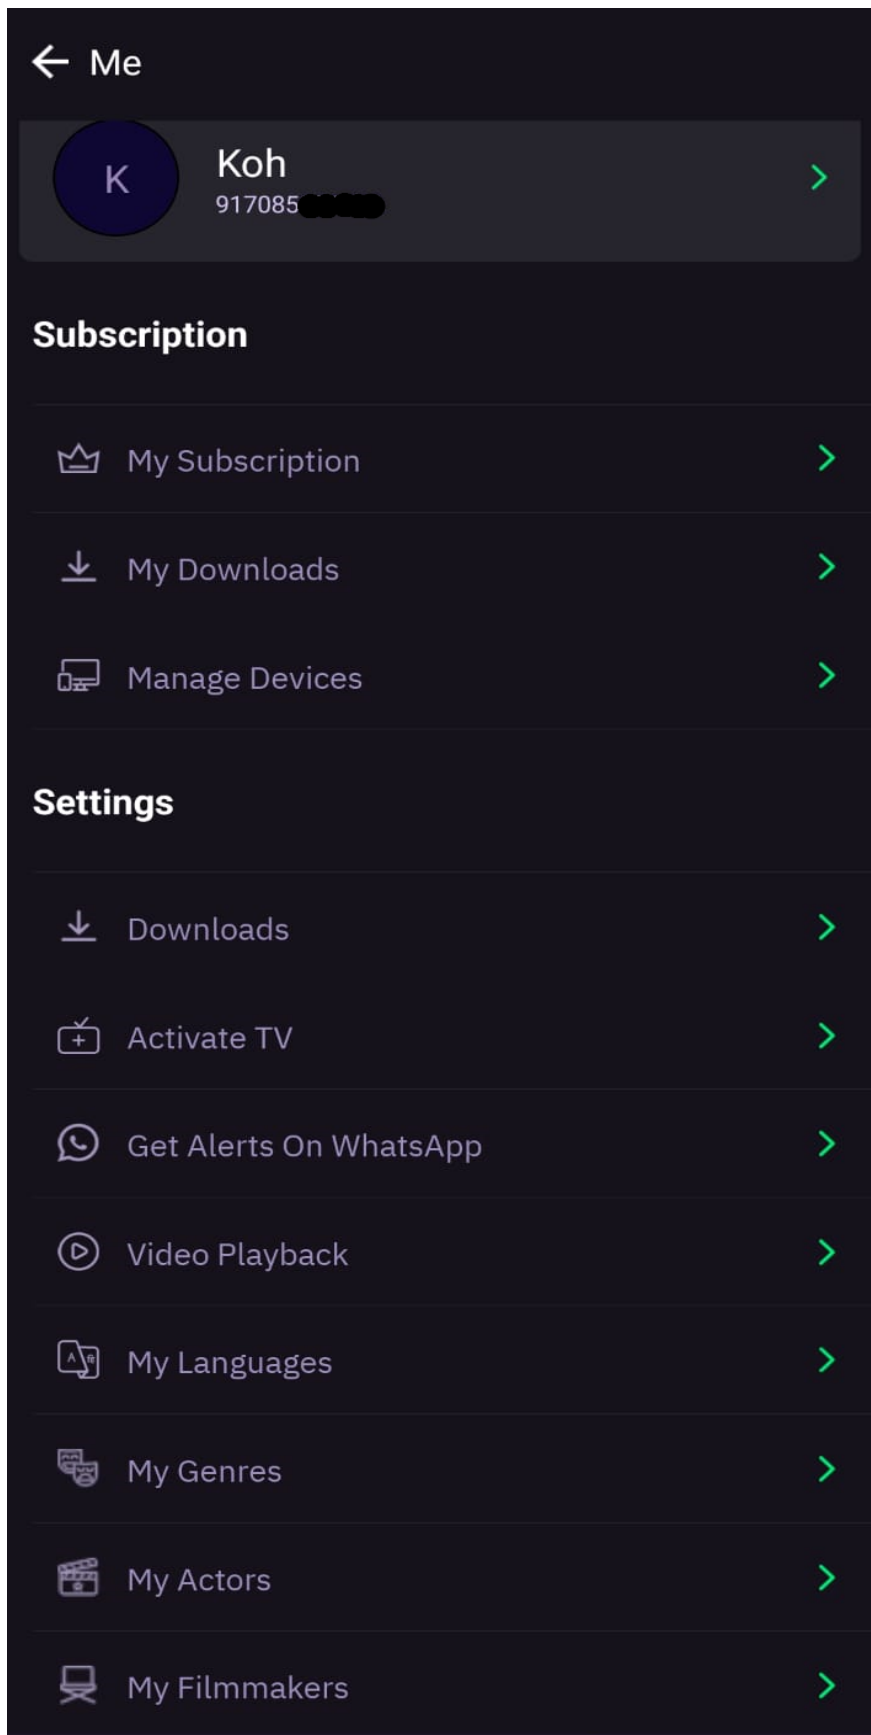

INSTALLATION OF OTTPLAY APP ON YOUR SMART PHONE

1. Access the Google Play Store on your Smart Phone and Type "OTTPlay" and install the shown App.

2. OTTplay Logo

3. Sign in with Registered number

4. Enter the Registered number

← Sign In

Sign in using mobile number

+91 7085 [redacted] [redacted]

Request OTP

[Sign in using password](#)

By signing up, you agree to our [Privacy Policy](#) and
[Terms & Conditions](#)

5. Once you Login, the following page will be displayed.