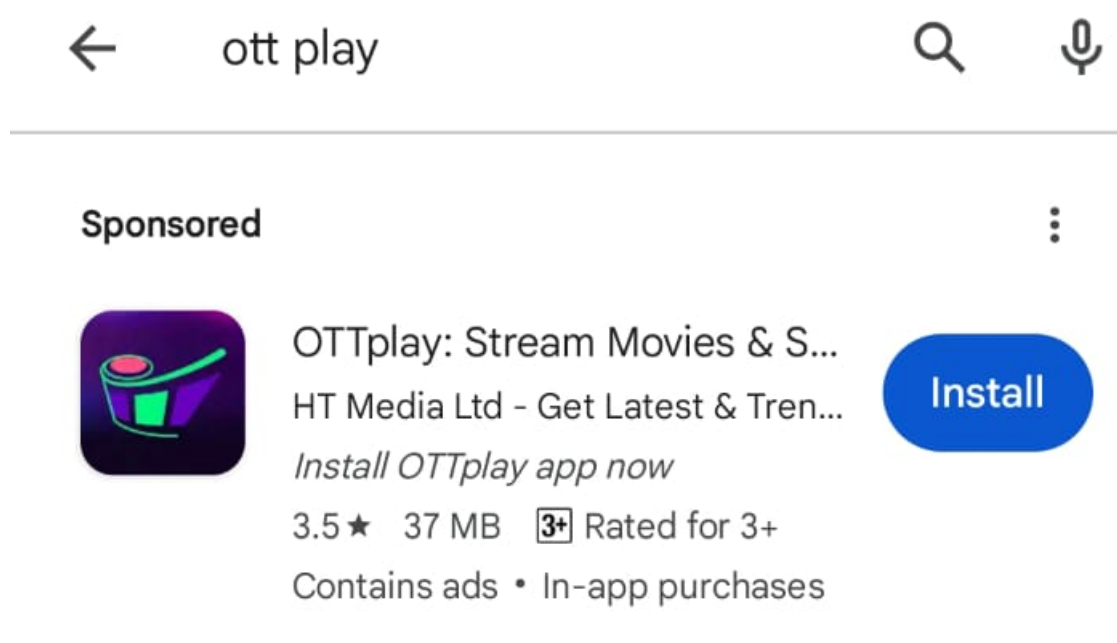

INSTALLATION OF OTTPLAY APP ON YOUR SMART PHONE

1. Access the Google Play Store on your Smart Phone and Type "OTTPlay" and install the shown App.

2. OTTplay Logo

3. Sign in with Registered number

4. Enter the Registered number